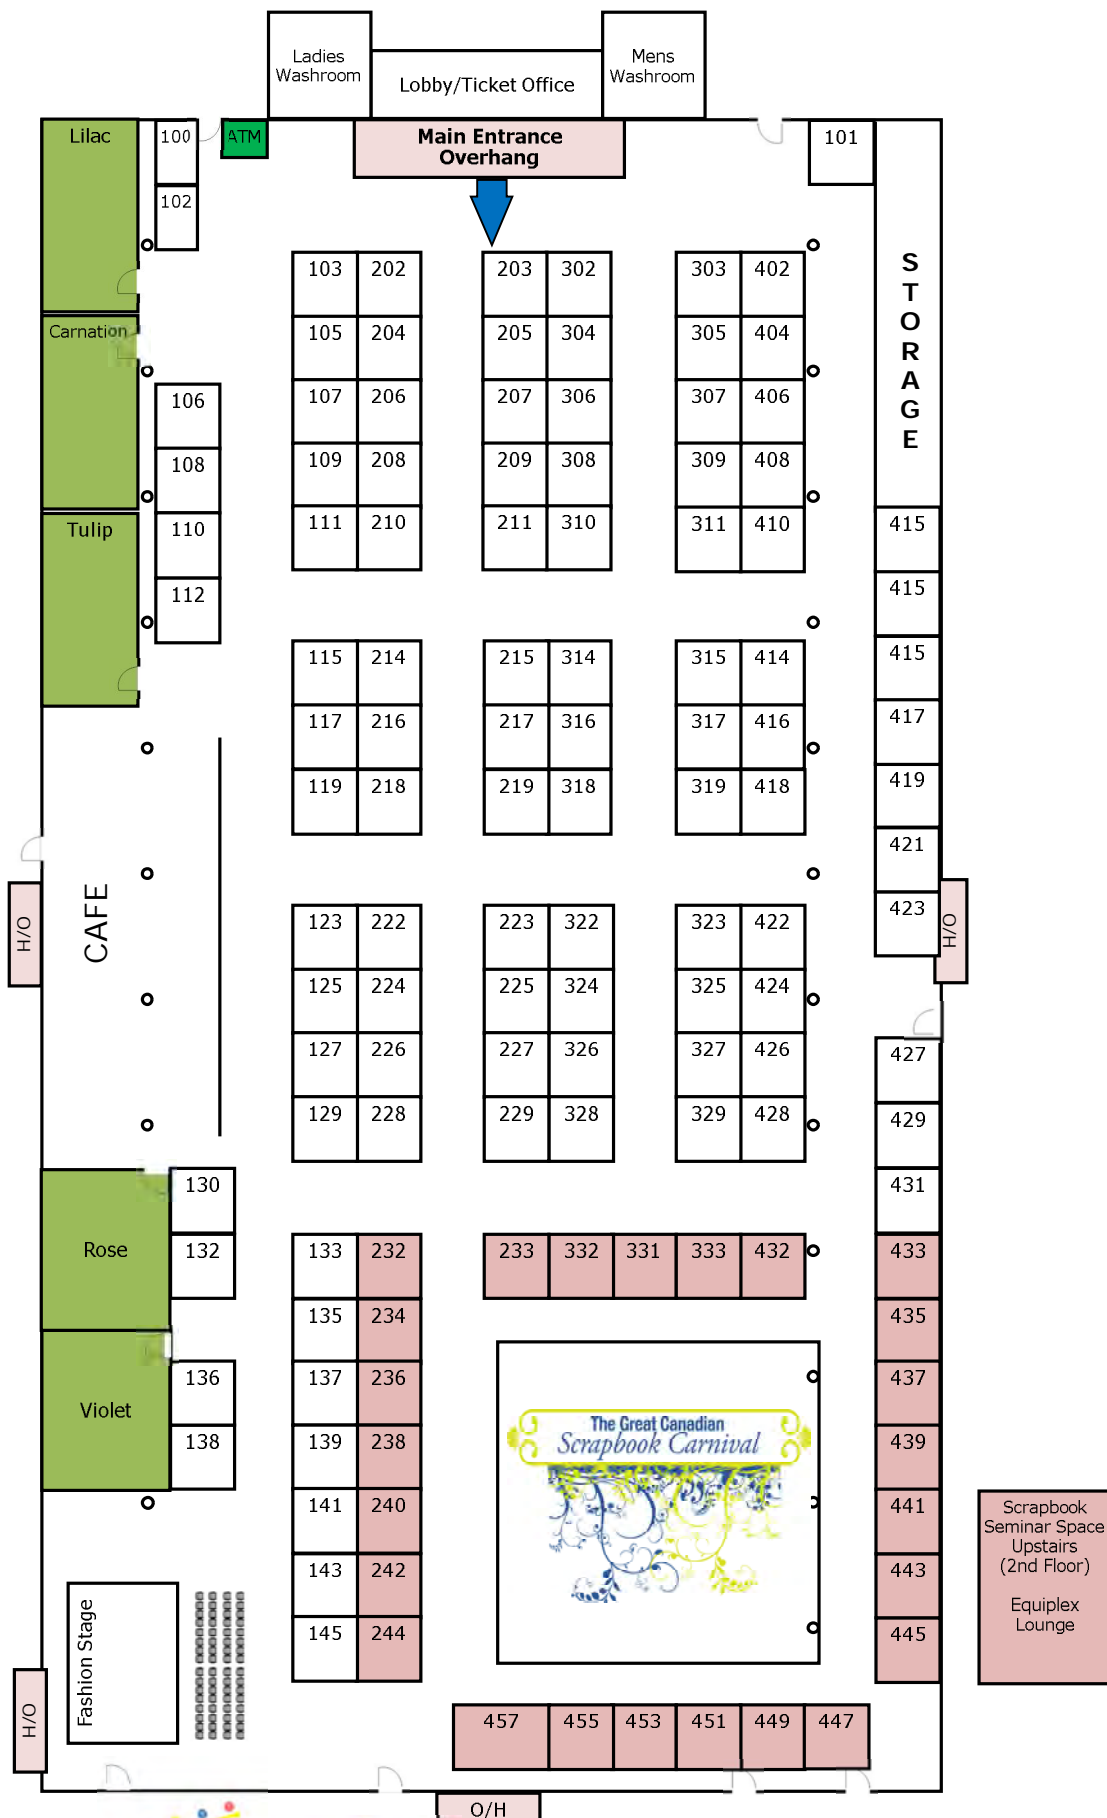

Calgary Creative Stitches & Crafting Alive! 2015 Spruce Meadows Equiplex

Produced by CanNorth Shows Inc.
 181 Wynford Drive ste. 406
 North York, ON M3C 0C6
 Ph. (855) 723-1156 Fx. (855) 361-2526